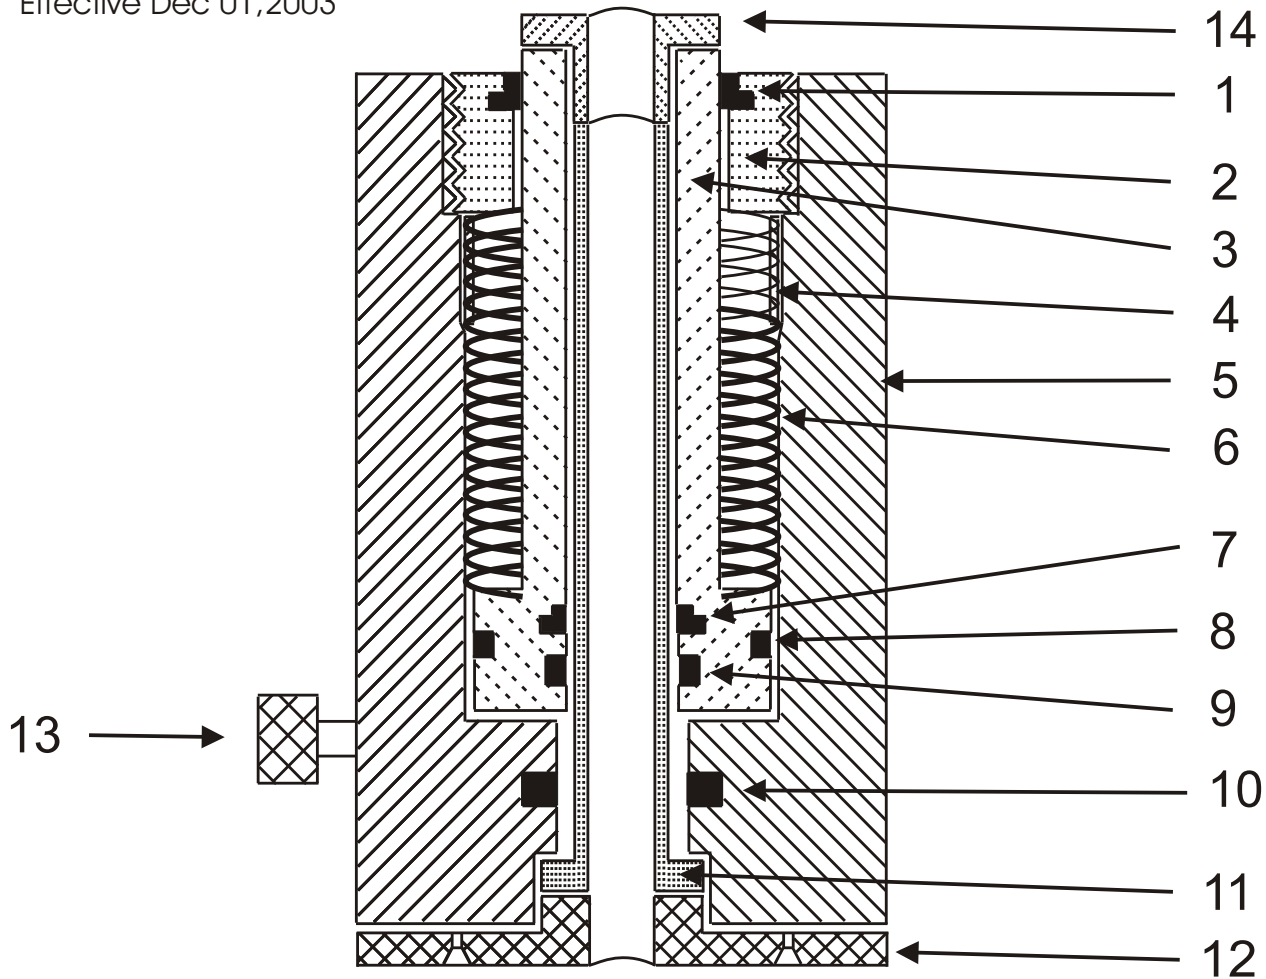

ORBIT

ALUMINUM CYLINDERS

Repair Parts Sheet for ORSH Model Cylinders

Effective Dec 01, 2003

For ordering please provide the Model Number of Cylinder, the Parts List Item Number, and Quantities required

ITEM NUMBER	DESCRIPTION	QTY.	ITEM NUMBER	DESCRIPTION	QTY.
1	WIPER	1	8	PISTON SEAL	1
2	GLAND NUT	1	9	SEAL	1
3	PISTON	1	10	SEAL	1
4	SPRING RETAINING SLEEVE (ORSH 30)	1	11	INNER TUBE	1
5	CYLINDER	1	12	RETAINER PLATE	1
6	SPRING	1	13	COUPLER	1
7	WIPER	1	14	SADDLE	1