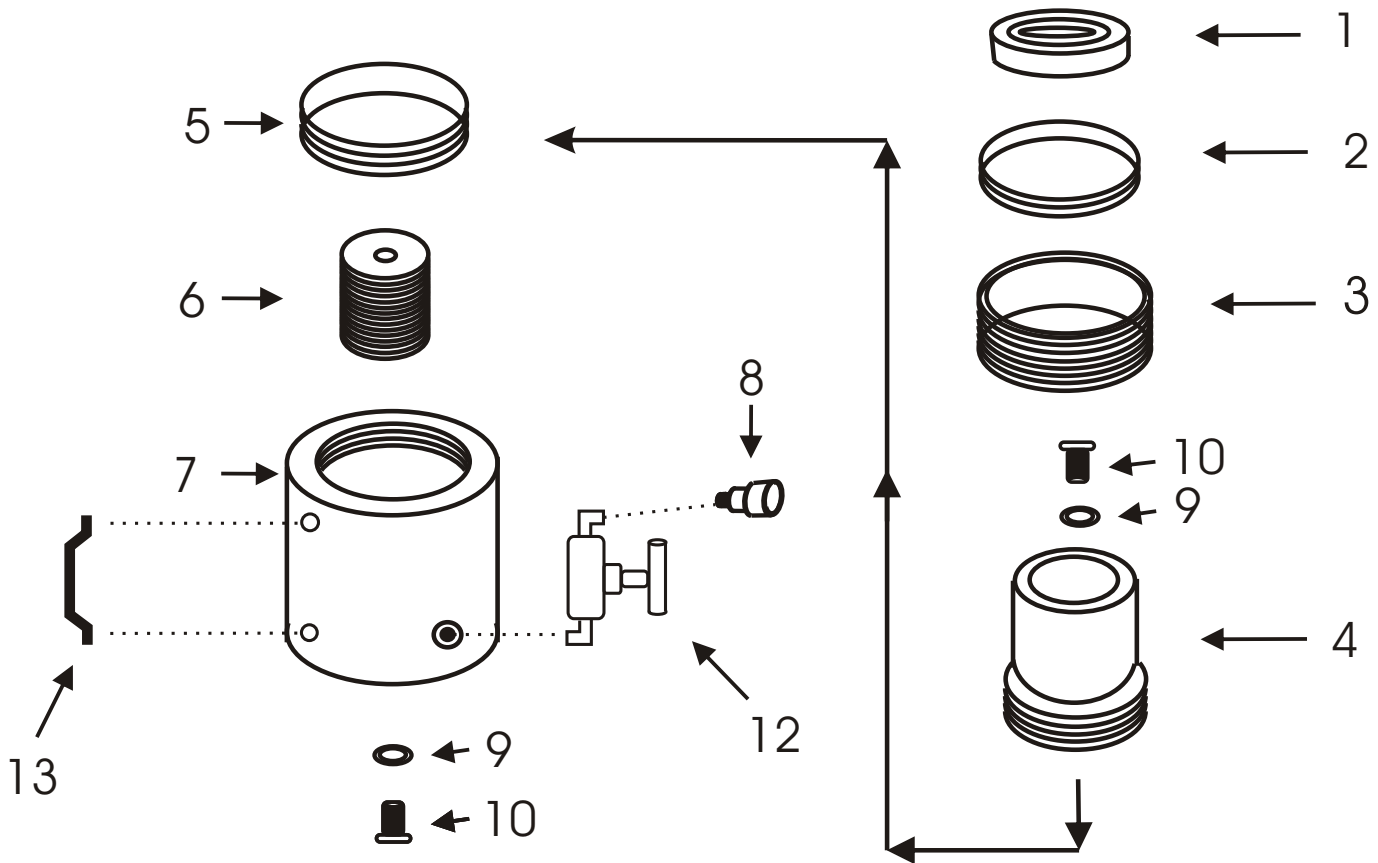

ORBIT

ALUMINUM CYLINDERS

Repair Parts Sheet for ORV Models

Effective August 1, 2008

For ordering please provide the Model Number of Cylinder, the Parts List Item Number, and the quantities required.

ITEM NUMBER	DESCRIPTION	QTY	ITEM NUMBER	DESCRIPTION	QTY
1	SADDLE	1	8	QUICK COUPLER	1
2	SCRAPER RING	1	9	GASKET	2
3	STOP RING	1	10	SCREW	2
4	PISTON	1	11	ORV REPAIR KIT INCL# 2,5,9	1
5	PISTON SEAL	1	12	SHUT OFF VALVE ASSEMBLY	1
6	SPRING ASSEMBLY	1	13	CARRYING HANDLE	1
7	CYLINDER	1			