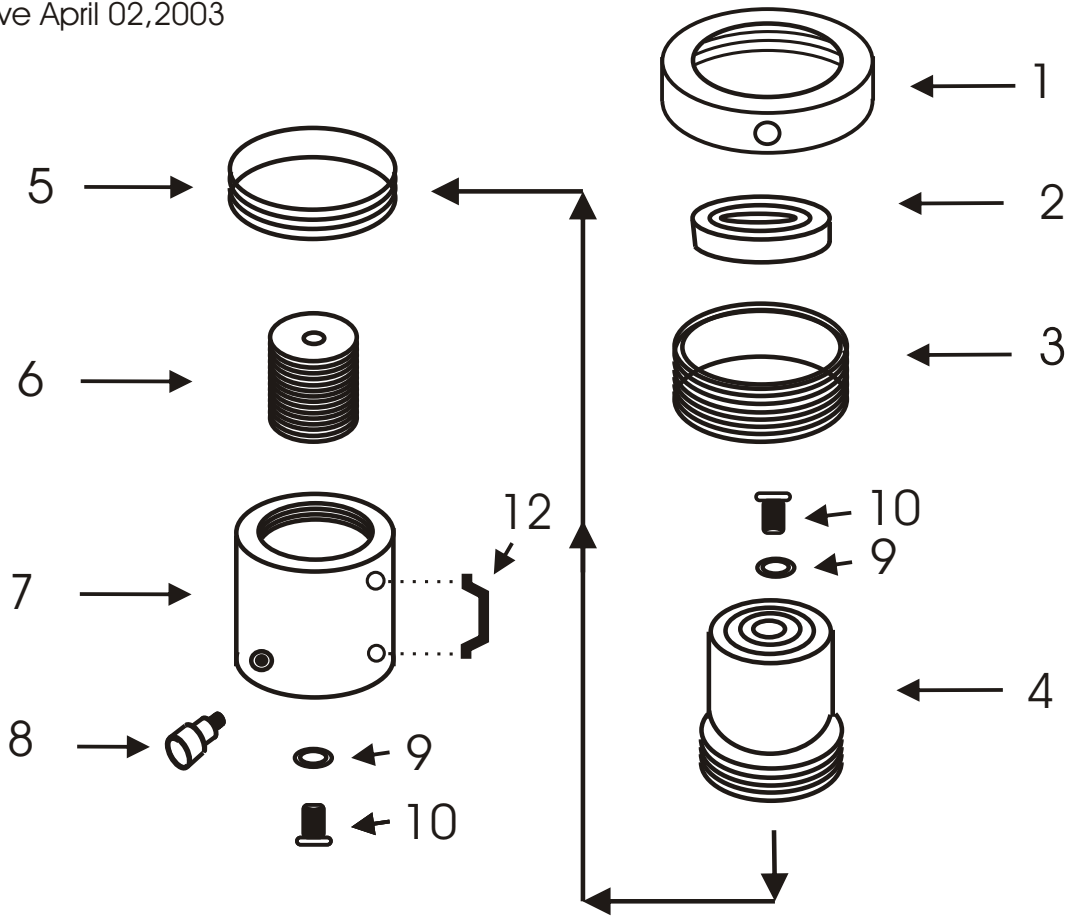

# ALUMINUM CYLINDERS

## Repair Parts Sheet for ORL Models

Effective April 02, 2003

For ordering please provide the Model Number of Cylinder, the Parts List Item Number, and the quantities required.

ITEM NUMBER	DESCRIPTION	QTY	ITEM NUMBER	DESCRIPTION	QTY
1	LOCK NUT	1	8	QUICK COUPLER	1
2	SADDLE	1	9	GASKET	2
3	STOP RING	1	10	SCREW	2
4	PISTON	1	11	ORL REPAIR KIT INCL# 5,9	1
5	PISTON SEAL	1	12	CARRYING HANDLE	1
6	SPRING ASSEMBLY	1			
7	CYLINDER	1			