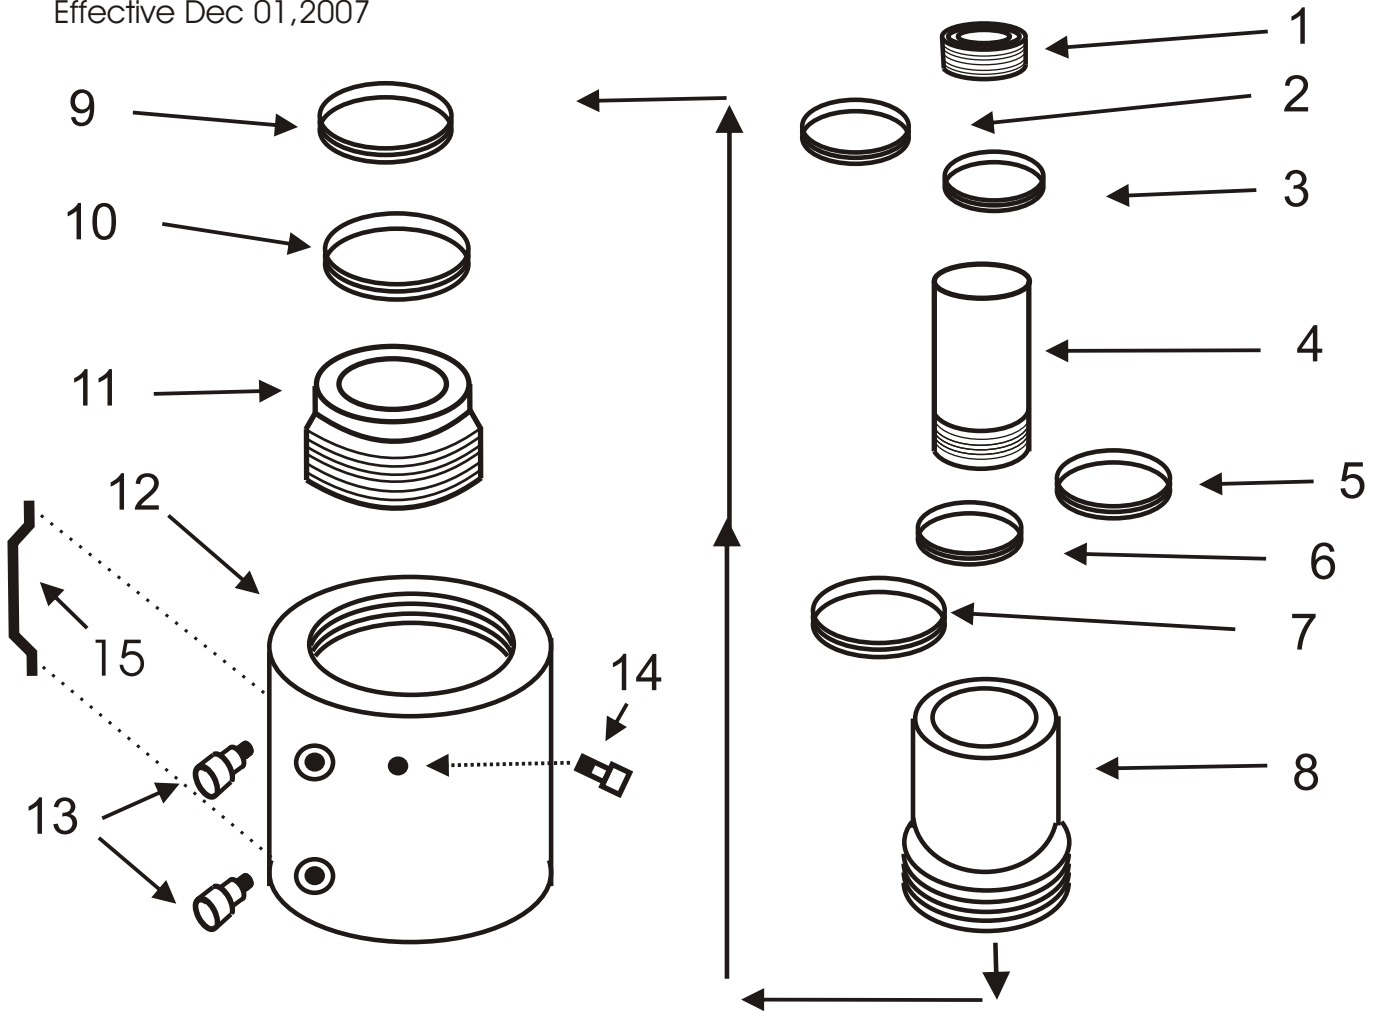

ORBIT

ALUMINUM CYLINDERS

Repair Parts Sheet for ORDH Model Cylinders

Effective Dec 01, 2007

For ordering please provide the Model Number of Cylinder, the Parts List Item Number, and Quantities required

ITEM NUMBER	DESCRIPTION	QTY.	ITEM NUMBER	DESCRIPTION	QTY.
1	SADDLE	1	8	PISTON	1
2	WIPER	1	9	SEAL	1
3	ROD SEAL	1	10	SEAL	1
4	INNER TUBE	1	11	BOTTOM NUT	1
5	WIPER	1	12	CYLINDER	1
6	ROD SEAL	1	13	COUPLER	2
7	PISTON SEAL	1	14	RELIEF VALVE	1
			15	HANDLE	1