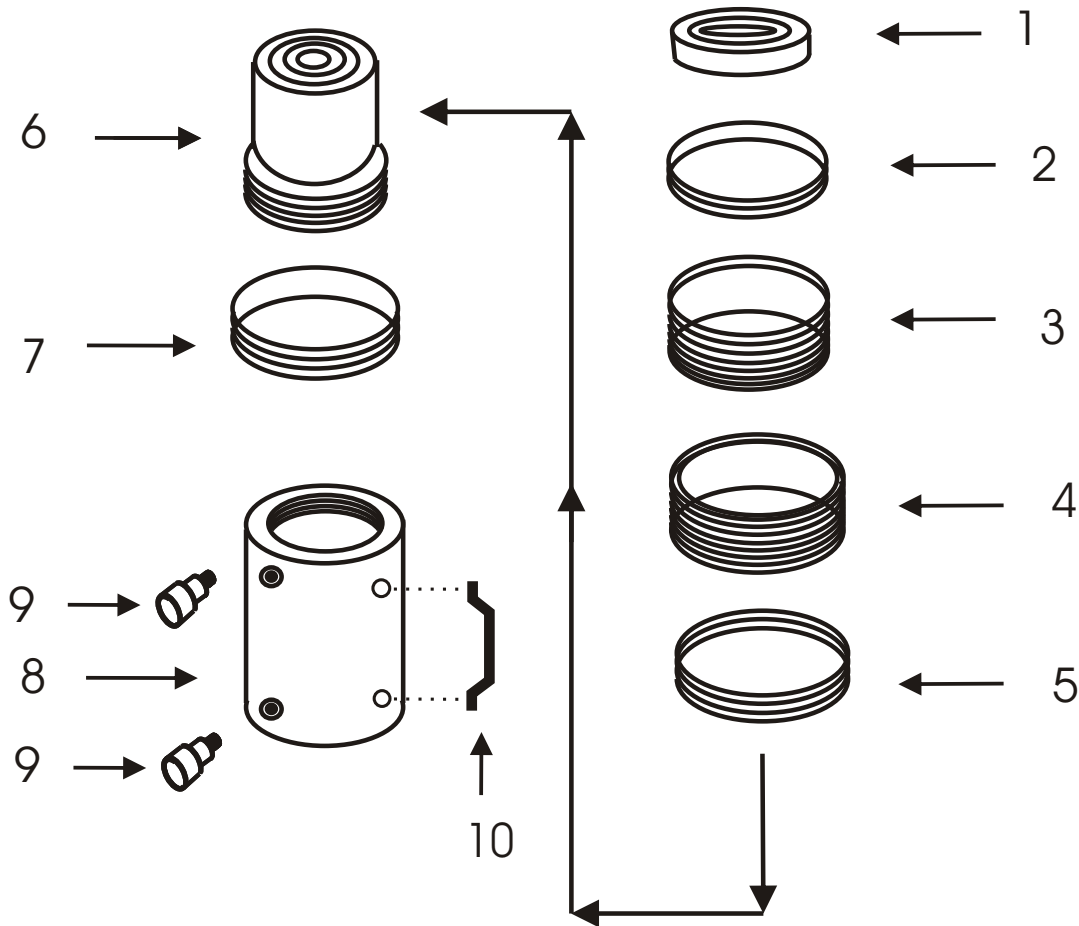

ORBIT

ALUMINUM CYLINDERS

Repair Parts Sheet for ORD Models

Effective April 02, 2003

For ordering please provide the Model Number of Cylinder, the Parts List Item Number, and the quantities required.

ITEM NUMBER	DESCRIPTION	QTY
1	SADDLE	1
2	SCRAPER RING	1
3	GLAND SEAL	1
4	STOP RING	1
5	ROD SEAL	1
6	PISTON	1
7	PISTON SEAL	1

ITEM NUMBER	DESCRIPTION	QTY
8	CYLINDER	1
9	COUPLER	2
10	HANDLE	1
11	ORD REPAIR KIT INCL# 2,3,5,7	1

WARRANTY

All ORBIT cylinders are guaranteed against defects in materials and workmanship. Warranty does not cover normal wear and tear, overloading or improper use. For warranty claims, please contact your nearest ORBIT dealer.