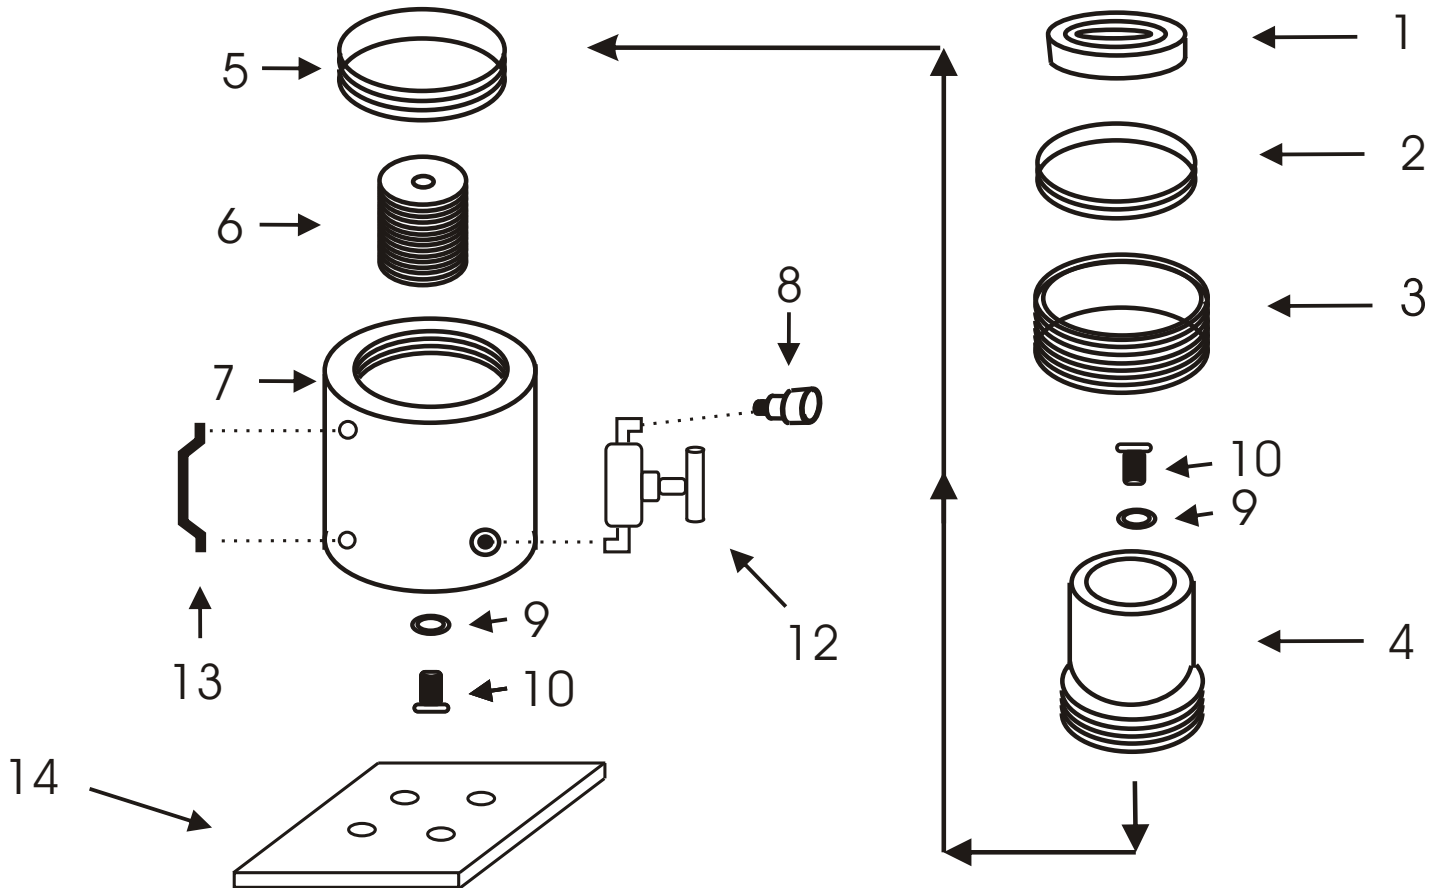

ORBIT

ALUMINUM CYLINDERS

Repair Parts Sheet for ORBV Models

Effective August 1, 2008

For ordering please provide the Model Number of Cylinder, the Parts List Item Number, and the quantities required.

ITEM NUMBER	DESCRIPTION	QTY	ITEM NUMBER	DESCRIPTION	QTY
1	SADDLE	1	8	QUICK COUPLER	1
2	SCRAPER RING	1	9	GASKET	2
3	STOP RING	1	10	SCREW	2
4	PISTON	1	11	ORBV REPAIR KIT INCL# 2,5,9	1
5	PISTON SEAL	1	12	SHUT OFF VALVE ASSEMBLY	1
6	SPRING ASSEMBLY	1	13	CARRYING HANDLE	1
7	CYLINDER	1	14	BASE PLATE	1