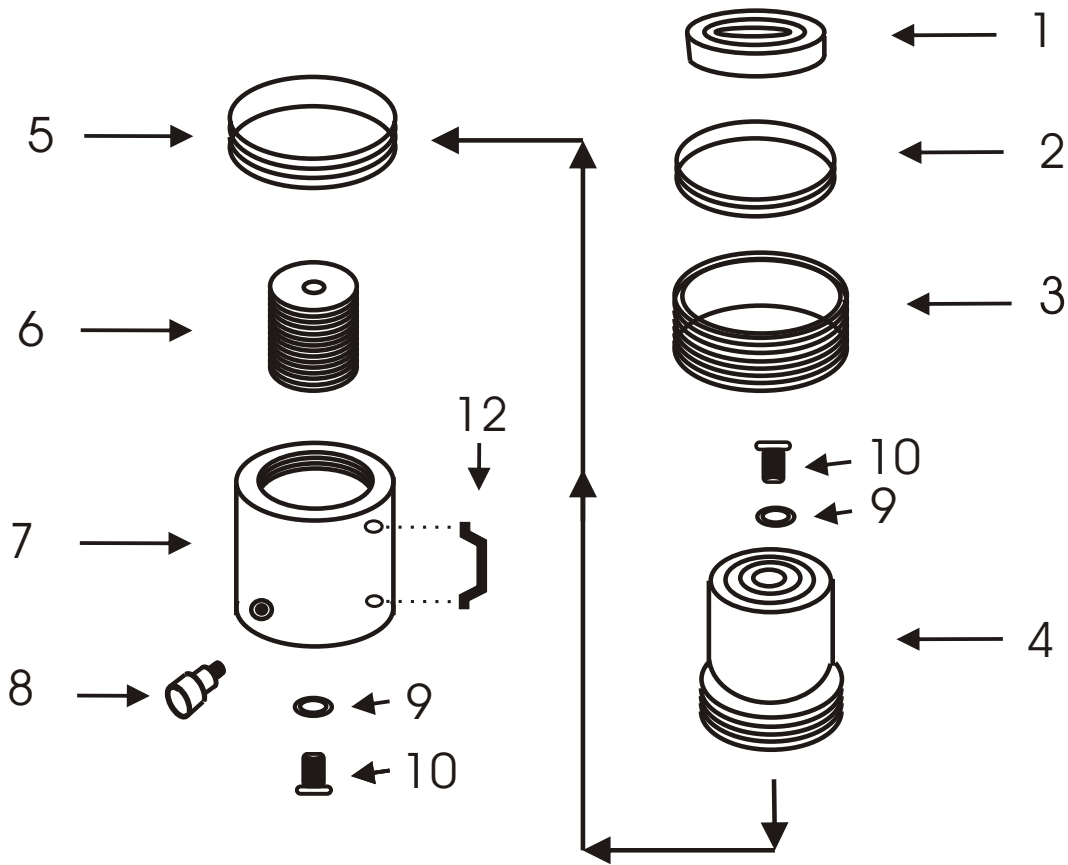

ORBIT

ALUMINUM CYLINDERS

Repair Parts Sheet for OR Models

Effective April 02, 2003

For ordering please provide the Model Number of Cylinder, the Parts List Item Number, and the quantities required.

ITEM NUMBER	DESCRIPTION	QTY
1	SADDLE	1
2	SCRAPER RING	1
3	STOP RING	1
4	PISTON	1
5	PISTON SEAL	1
6	SPRING ASSEMBLY	1
7	CYLINDER	1

ITEM NUMBER	DESCRIPTION	QTY
8	QUICK COUPLER	1
9	GASKET	2
10	SCREW	2
11	OR REPAIR KIT INCL# 2,5,9	1
12	HANDLE	1

WARRANTY

All ORBIT cylinders are guaranteed against defects in materials and workmanship. Warranty does not cover normal wear and tear, overloading or improper use. For warranty claims, please contact your nearest ORBIT dealer.